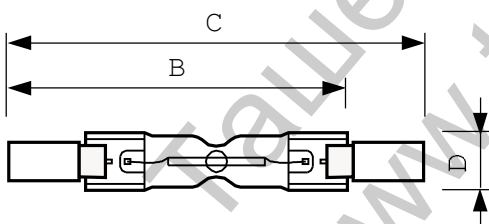

### • Luminaire Design Requirements

Pinch Temperature	350 (max) C
Bulb Temperature	900 (max) C

### • Product Dimensions

Insertion Length B	73.3 (min), 74.9 (nom), 76.5 (max) mm
Overall Length C	78.3 (max) mm
Diameter D	12 (max) mm

## Dimensional drawing